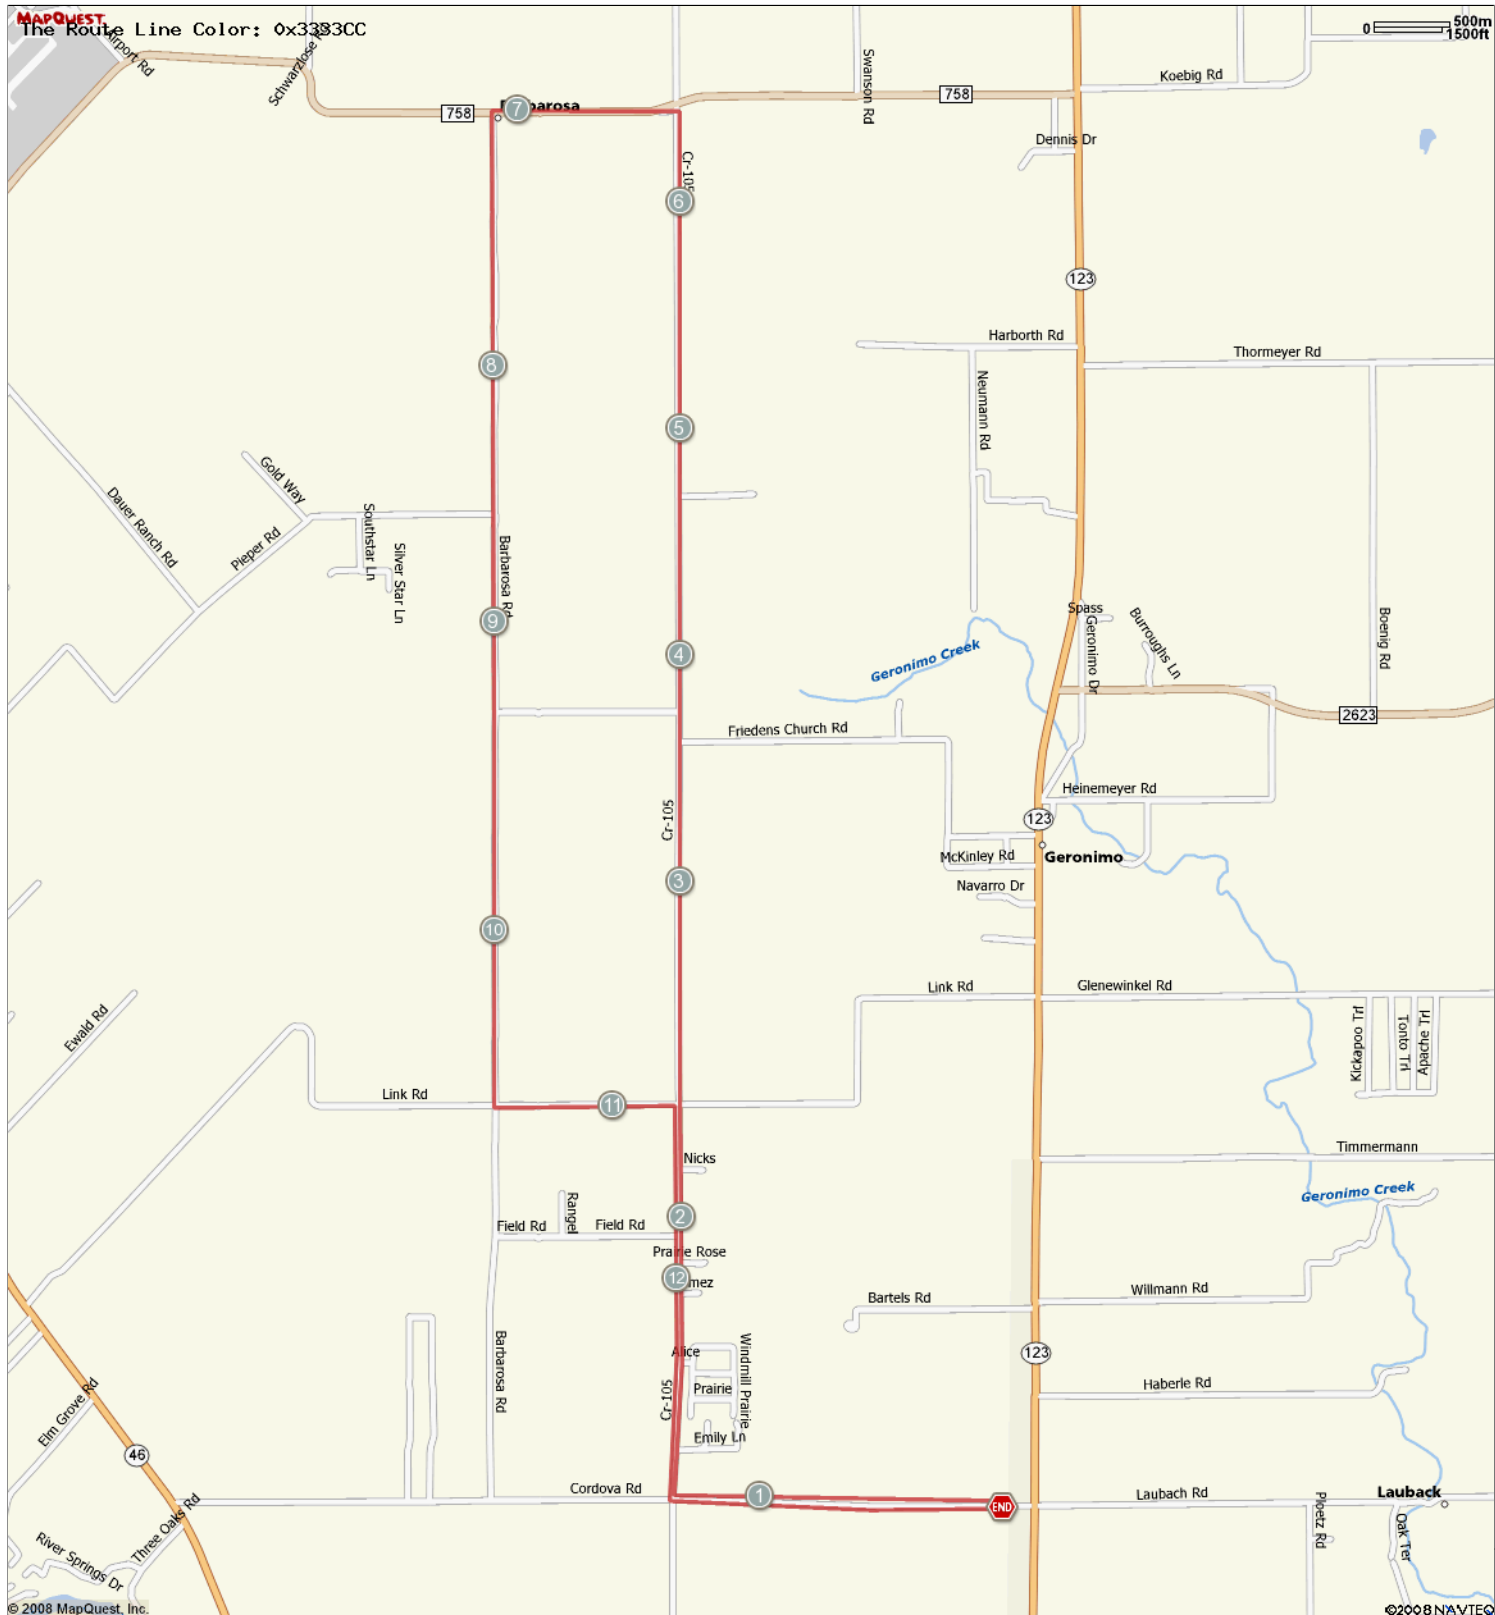

ROUTE DESCRIPTION:
Seguin Tour de Pecan Family Ride leaving from the Red Barn and traveling to FM 758 and returning via Friedens Church Rest stop

ROUTE DESCRIPTION:
 Seguin Tour de Pecan Family Ride leaving from the Red Barn and traveling to FM 758 and returning via Friedens Church Rest stop

Notes		
AT	FOR	NOTES
1.34 mi.	7,485 ft.	Turn Right on to Huber Road.
2.76 mi.	19,246 ft.	Continue Straight ahead on Huber. CAUTION! Cross traffic does not stop!
6.4 mi.	3,963 ft.	Turn left on to FM 758. Watch for traffic!
7.15 mi.	11,576 ft.	Turn Left on to Barbarosa Rd.
9.34 mi.	7,683 ft.	REST STOP #4 Friedens Church.
10.8 mi.	3,829 ft.	Turn Left on to Link Road.
11.53 mi.	7,634 ft.	Turn Right on to Huber Road.

ROUTE DESCRIPTION:
 Seguin Tour de Pecan Family Ride leaving from the Red Barn and traveling to FM 758 and returning via Friedens Church Rest stop

Notes		
AT	FOR	NOTES
1.34 mi.		7,485 ft. Turn Right on to Huber Road.
2.76 mi.		19,246 ft. Continue Straight ahead on Huber. CAUTION! Cross traffic does not stop!
6.4 mi.		3,963 ft. Turn left on to FM 758. Watch for traffic!
7.15 mi.		11,576 ft. Turn Left on to Barbarosa Rd.
9.34 mi.		7,683 ft. REST STOP #4 Friedens Church.
This segment shows 10.8 mi. (57,024 ft.) of your route.		

Notes		
AT	FOR	NOTES
10.8 mi.		3,829 ft. Turn Left on to Link Road.
11.53 mi.		7,634 ft. Turn Right on to Huber Road.
12.97 mi.		7,074 ft. CAUTION WATCH FOR TRAFFIC! Turn left on to Cordova Road.
14.31 mi.		- You made it! Thanks for riding today. Please stay and enjoy all of the activities at the Red Barn today.
This segment shows 4.97 mi. (26,220 ft.) of your route.		