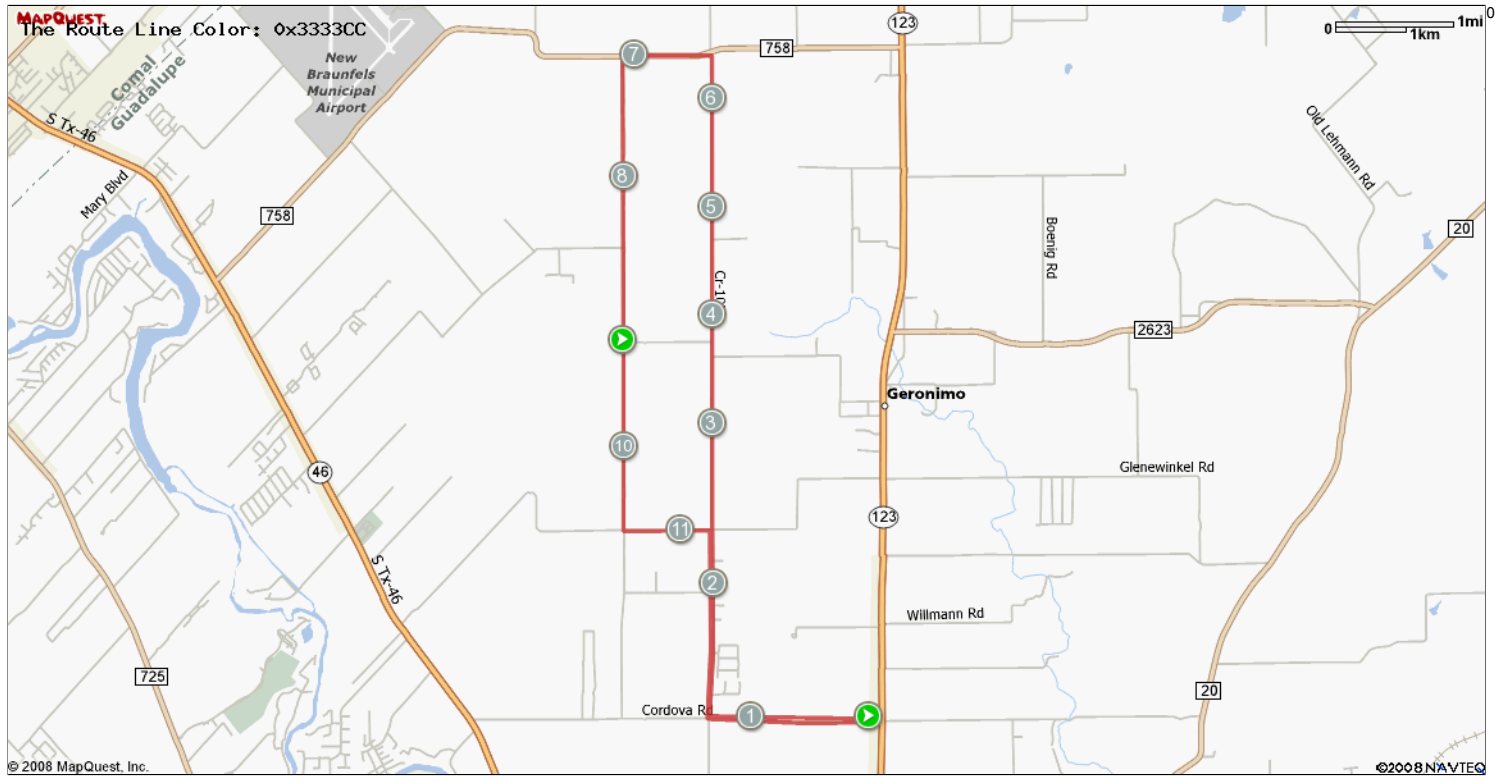

ROUTE DESCRIPTION:
Seguin Tour de Pecan Family Ride leaving from the Red Barn and traveling to FM 758 and returning via Friedens Church Rest stop

ROUTE DESCRIPTION:
 Seguin Tour de Pecan Family Ride leaving from the Red Barn and traveling to FM 758 and returning via Friedens Church Rest stop

Notes		
AT	FOR	NOTES
1.34 mi.	7,485 ft.	Turn Right on to Huber Road.
2.76 mi.	19,246 ft.	Continue Straight ahead on Huber. CAUTION! Cross traffic does not stop!
6.4 mi.	3,963 ft.	Turn left on to FM 758. Watch for traffic!
7.15 mi.	11,576 ft.	Turn Left on to Barbarosa Rd.
9.34 mi.	7,683 ft.	REST STOP #4 Friedens Church.
10.8 mi.	3,829 ft.	Turn Left on to Link Road.
11.53 mi.	7,634 ft.	Turn Right on to Huber Road.

ROUTE DESCRIPTION:
 Seguin Tour de Pecan Family Ride leaving from the Red Barn and traveling to FM 758 and returning via Friedens Church Rest stop

Notes		
AT	FOR	NOTES
1.34 mi.		7,485 ft. Turn Right on to Huber Road.
2.76 mi.		19,246 ft. Continue Straight ahead on Huber. CAUTION! Cross traffic does not stop!
6.4 mi.		3,963 ft. Turn left on to FM 758. Watch for traffic!
7.15 mi.		11,576 ft. Turn Left on to Barbarosa Rd.
9.34 mi.		7,683 ft. REST STOP #4 Friedens Church.
This segment shows 10.8 mi. (57,024 ft.) of your route.		

Notes		
AT	FOR	NOTES
10.8 mi.		3,829 ft. Turn Left on to Link Road.
11.53 mi.		7,634 ft. Turn Right on to Huber Road.
12.97 mi.		7,074 ft. CAUTION WATCH FOR TRAFFIC! Turn left on to Cordova Road.
14.31 mi.		- You made it! Thanks for riding today. Please stay and enjoy all of the activities at the Red Barn today.
This segment shows 4.97 mi. (26,220 ft.) of your route.		